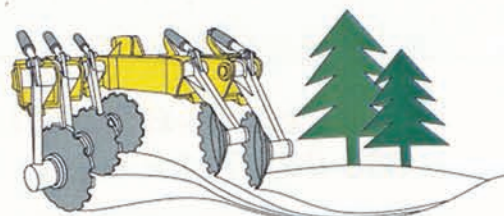

Marden "Middle-Buster" Plows™